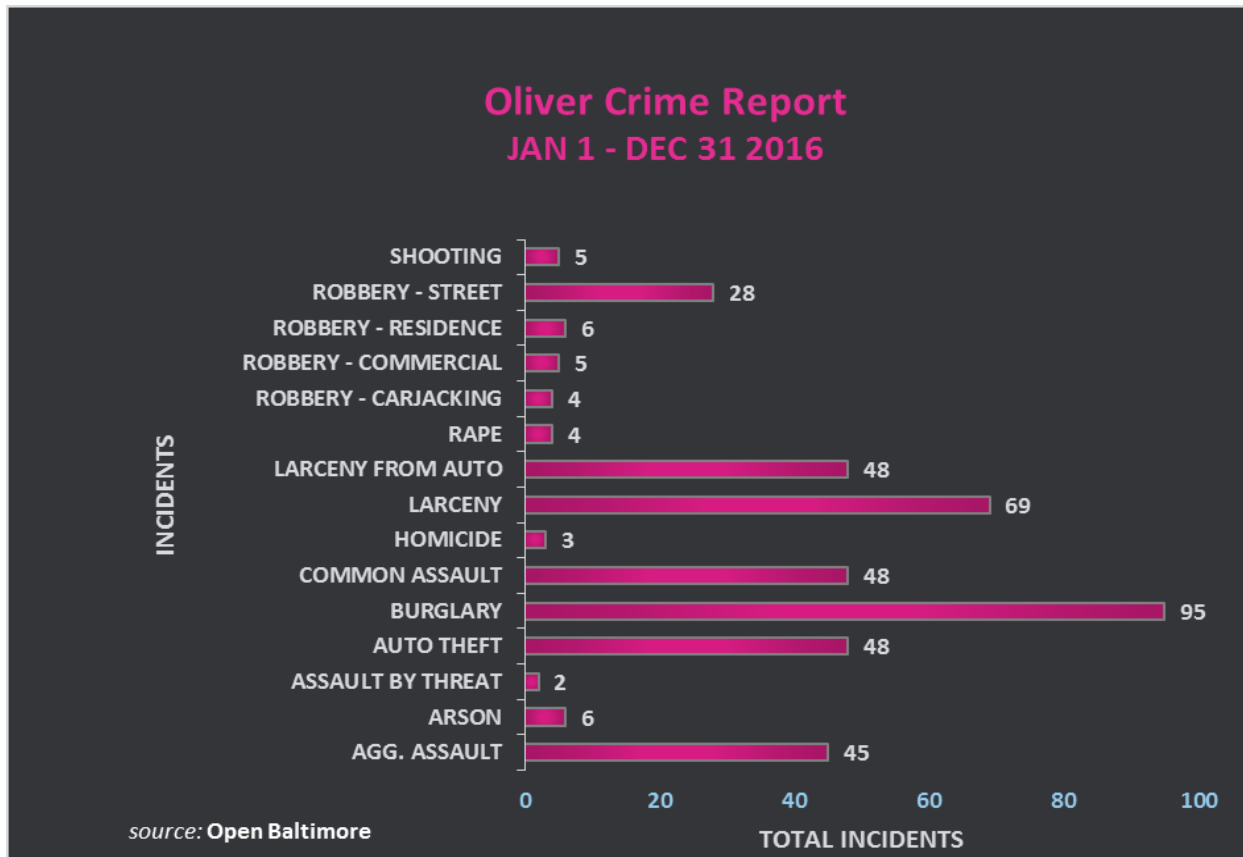

Oliver Community

ANNUAL CRIME REPORT - 2016

Break Down by Weapon Used (Oliver)

Break Down by Weapon Used (Oliver)