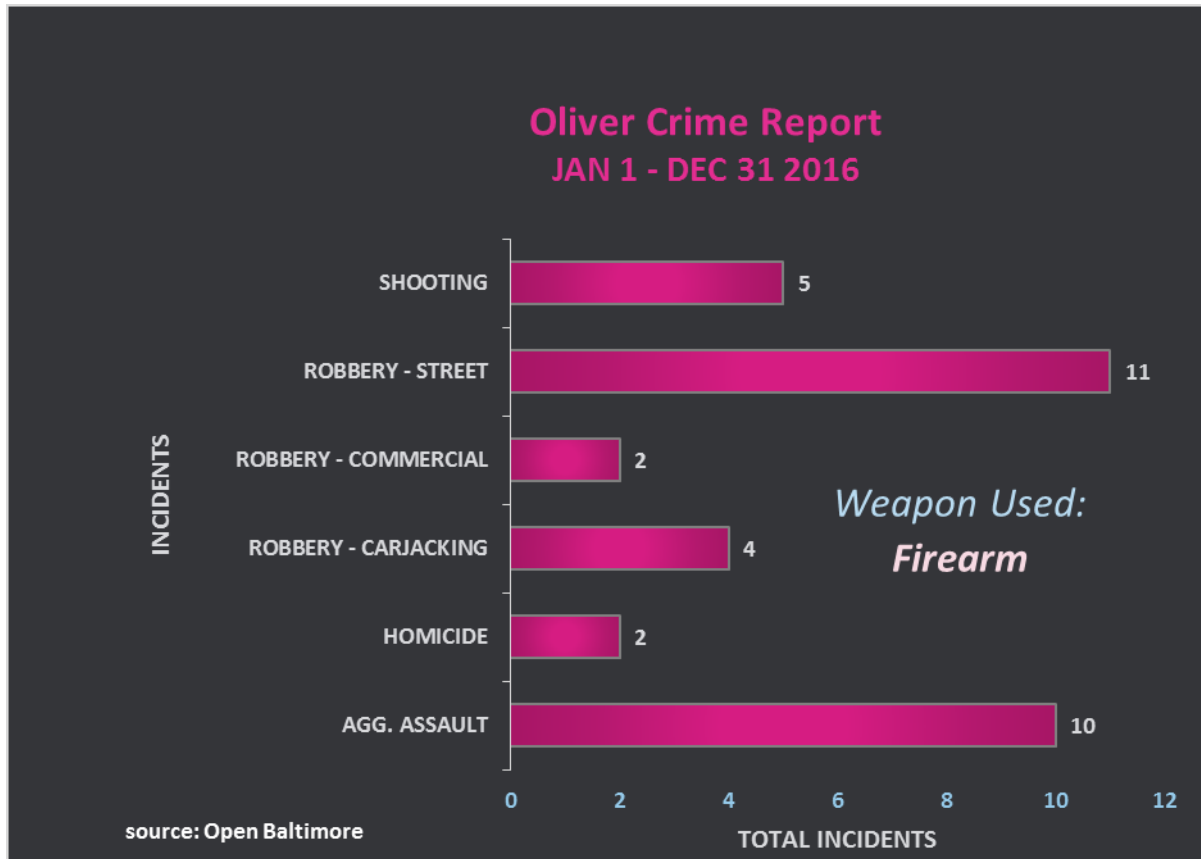

Oliver Community

ANNUAL CRIME REPORT - 2016

Break Down by Weapon Used (Oliver)

Break Down by Weapon Used (Oliver)