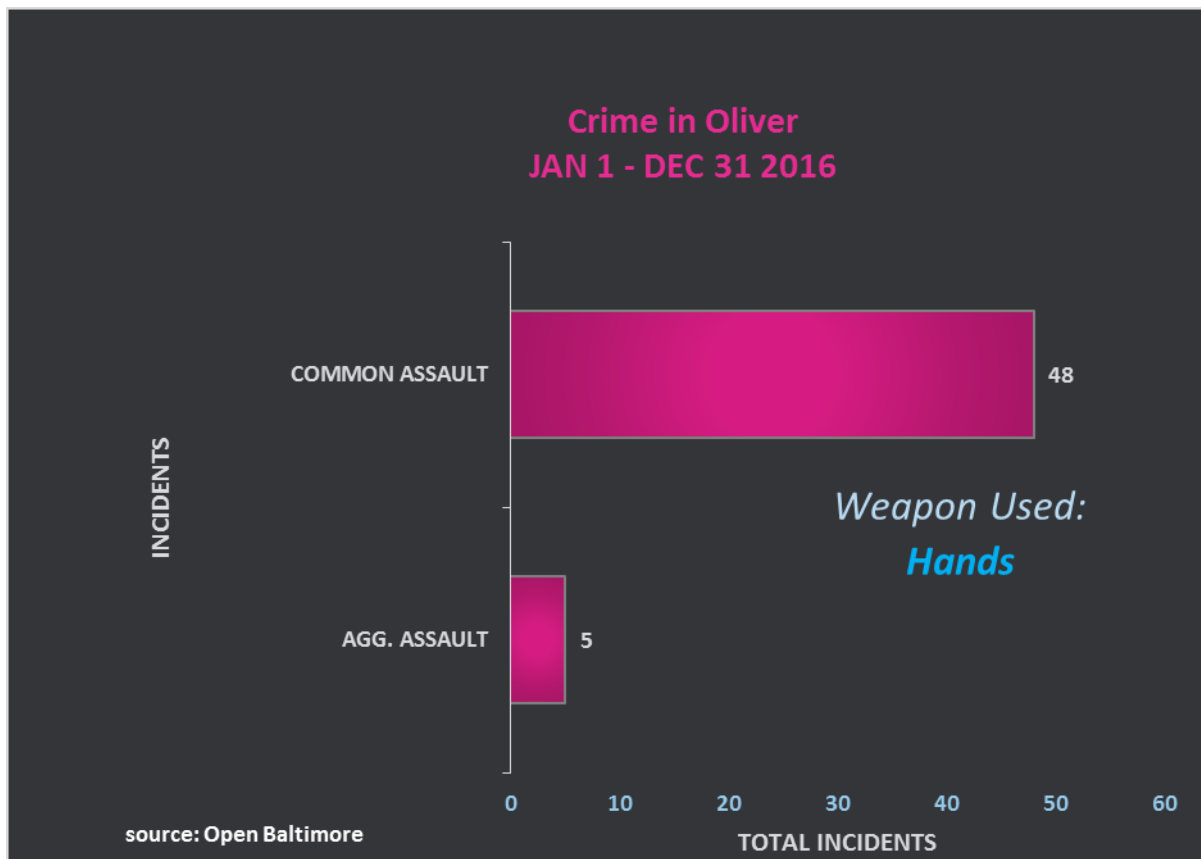

Oliver Community

ANNUAL CRIME REPORT - 2016

Break Down by Weapon Used (Oliver)

Break Down by Weapon Used (Oliver)