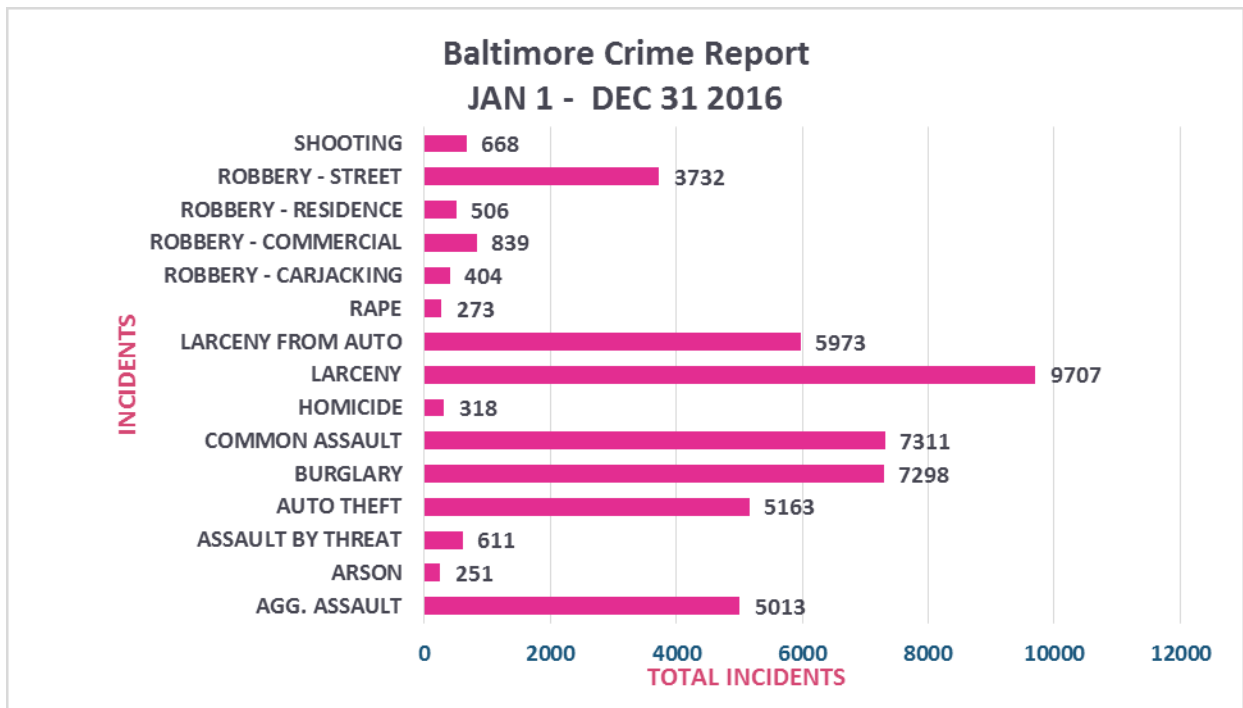

Oliver Community

ANNUAL CRIME REPORT - 2016

Break Down by Weapon Used (Oliver)

Break Down by Weapon Used (Oliver)